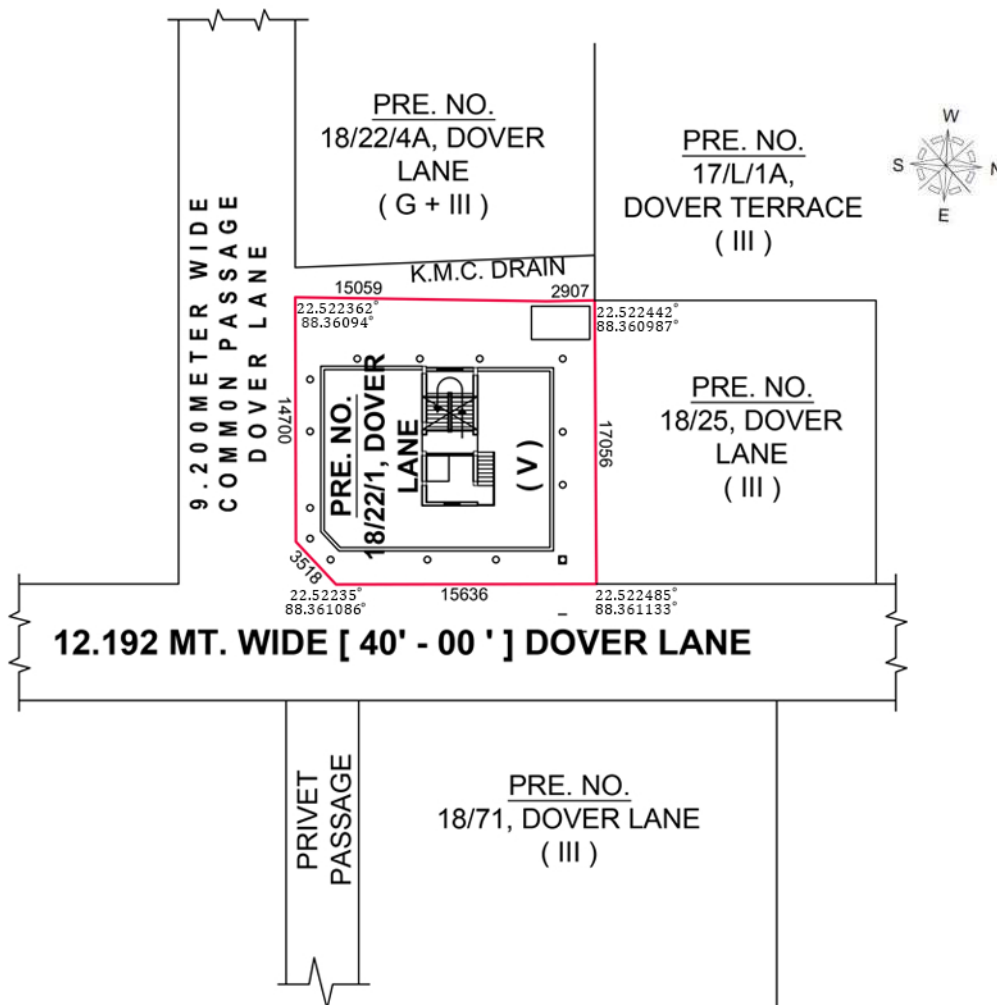

SREE SAI RAM CONSTRUCTION

Builder & Developer

E mail : sreesairamconstruction1961@gmail.com
Flat no. 14, Premises no. N-299/A, Fathepur 2nd Lane, Kolkata 700 024

M: 9903738425
9804921688

Date: 06.02.2026

**Location MAP of the Project "ORCHID RESIDENCY"(G+4) at, Premises.
No. - 18/22/1, Dover Lane. Kolkata - 700 029. P. S. -Gariahat**

SITE PLAN. (SCALE = 1 : 600)

For SREE SAI RAM CONSTRUCTION

SREE SAI RAM CONSTRUCTION
Partner's Signature
PARTNER